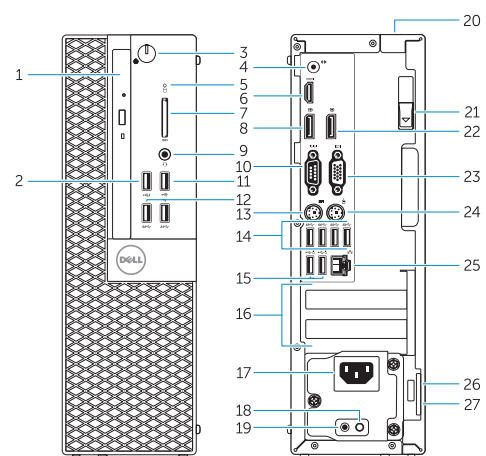

Features

Značajke | Jellemzők | Karakterisztikái | Funkcije

- Optical-drive bay
- USB 2.0 connector with PowerShare
- Power button/Power light
- Line-out connector
- Hard-drive activity light
- HDMI connector
- Memory card reader (optional)
- DisplayPort connector
- Headphone connector
- Serial connector
- USB 2.0 connector
- USB 3.0 connectors
- PS2/Keyboard connector
- USB 3.0 connectors
- USB 2.0 connectors (Supports Smart Power On)
- Expansion-card slots
- Power connector
- Power-supply diagnostic button
- Power-supply diagnostic light
- Cable-cover lock slot
- Release latch
- DisplayPort connector
- VGA connector (optional)
- PS2/Mouse connector
- Network connector
- Security-cable slot
- Padlock ring